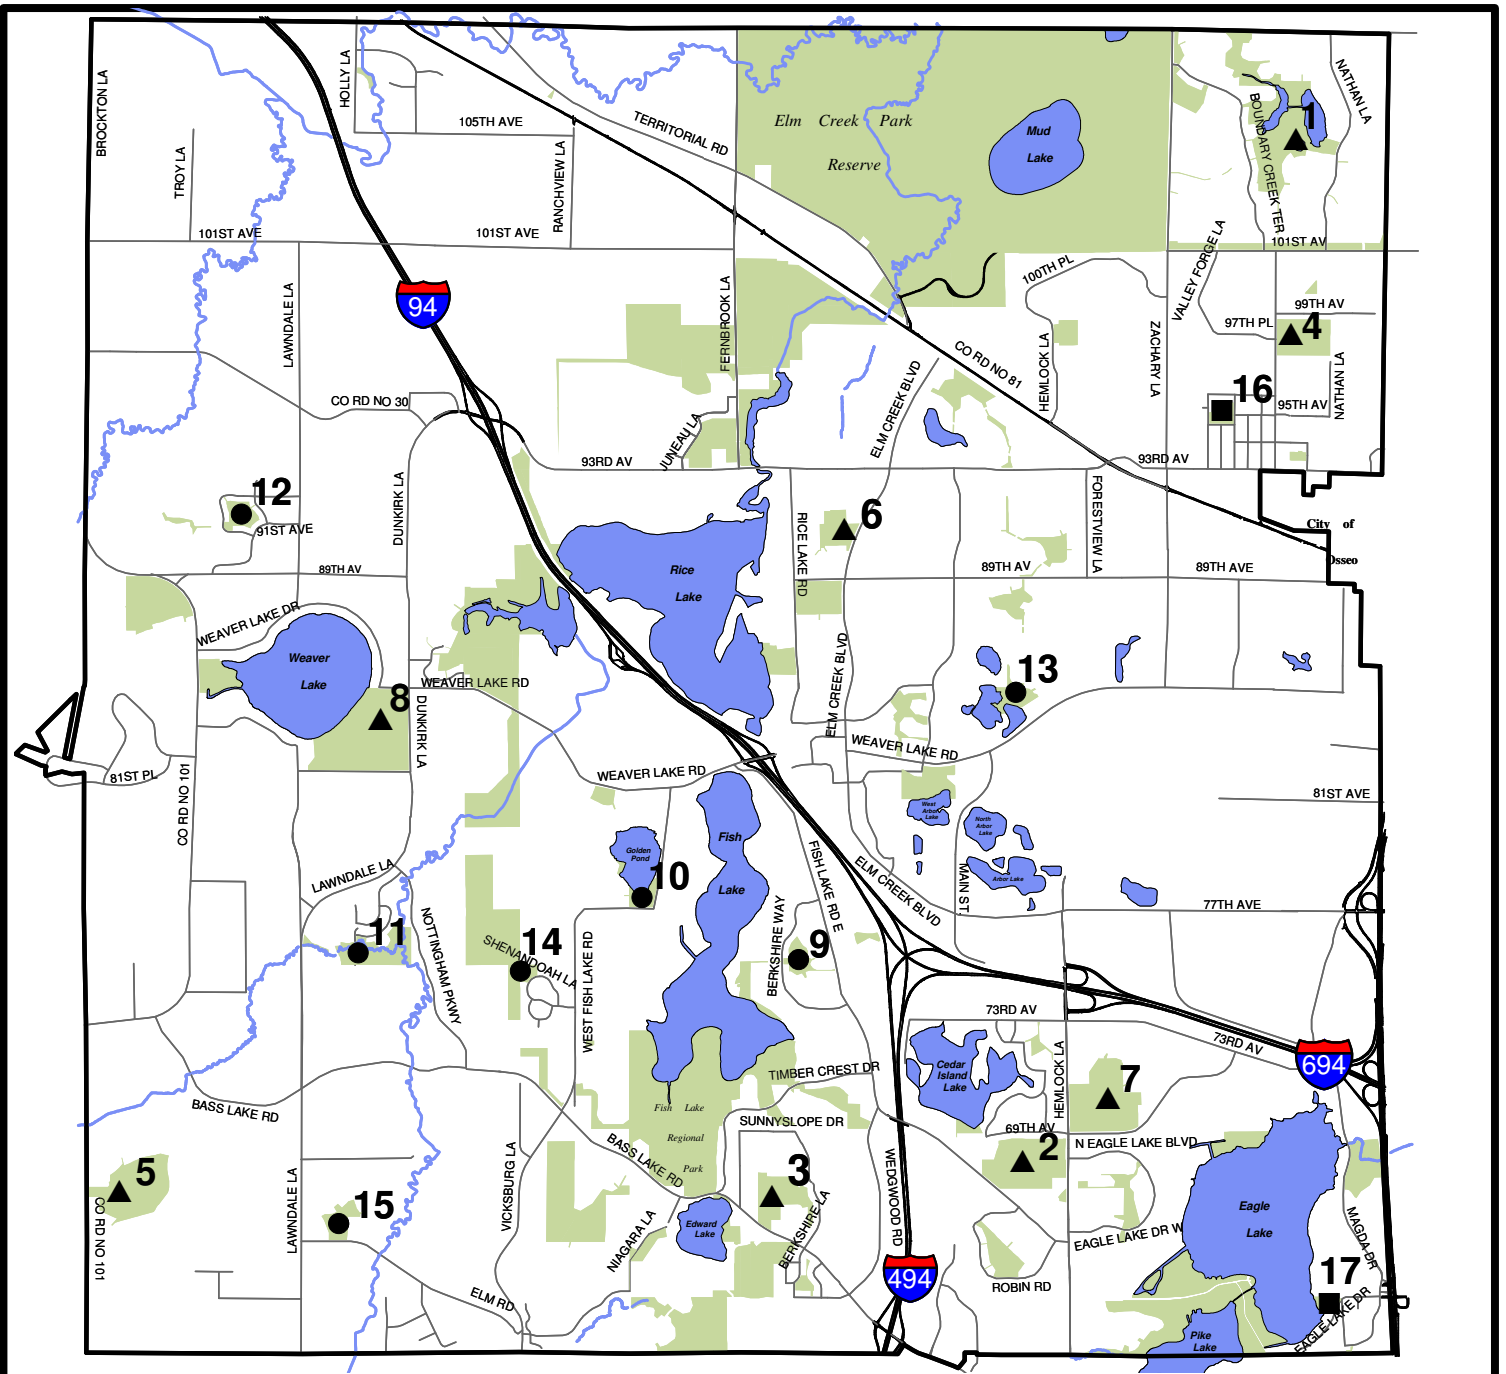

# Skating Rink Location Map

## ▲ Community Rinks

*(Hockey and Pleasure Rinks, Shelter, Lights)*

1. Boundary Creek Neighborhood Park  
10122 - 104th Ave.
2. Cedar Island School Community Playfield  
6701 E Fish Lake Road
3. Donahue North Community Playfield  
6632 Annapolis Lane
4. Elm Creek School Community Playfield  
9820 Revere Lane
5. Gleason Fields Community Playfield  
18815 - 67th Ave N
6. Kerber Community Playfield  
9095 Elm Creek Blvd
7. Maple Grove Jr. High Community Playfield  
7000 Hemlock Lane
8. Weaver Lake Community Playfield  
8401 Dunkirk Lane

## ● Neighborhood Rinks

*(Pleasure Rink only)*

9. Fish Lake Woods Neighborhood Park  
75th Ave and Berkshire Way
10. Goldenrod Marsh Neighborhood Park  
W Fish Lake Rd and Niagra
11. Grove West Neighborhood Park  
7520 Inland Lane
12. Hidden Meadows Neighborhood Park  
9100 Rainer Lane N
13. Maple Lakes Neighborhood Park  
12191 - 85th Ave N
14. Nottingham Neighborhood Park  
15901 - 73rd Place N
15. South Elm Road Neighborhood Park  
17255 - 66th Place

## ■ Neighborhood Rinks

*(Pleasure Rink, Shelter and Lights weekends only)*

16. Charest Neighborhood Park  
9480 Wellington Lane
17. Thoresen Special Use Park  
6359 Eagle Lake Dr

**For more information on outdoor skating facilities contact the Maple Grove Park and Recreation offices at 763-494-6500 or visit [www.ci.maple-grove.mn.us](http://www.ci.maple-grove.mn.us)**